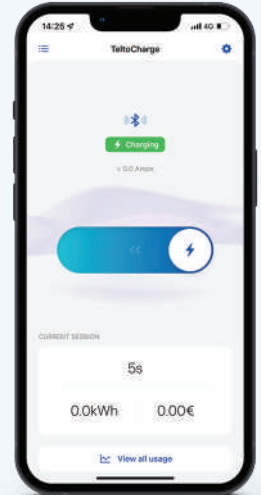

RESISTANT

Enjoy TeltoCharge to the fullest and don't worry about a thing with three-year warranty.

INTERCHANGEABLE FRONT PLATES

POWER OPTIONS

OUTPUT OPTIONS

CONNECTIVITY TYPES

SMART EV CHARGING

Manage all TeltoCharge device settings from a mobile phone or tablet through our Teltonika Energy app.

Quick and easy EV charging authorization.

Power consumption control.

EV charging scheduling and monitoring.

11 language support.

SUPPORTS

LOAD BALANCING

Distributes power either to a single charging station or among multiple stations, responding to the overall demand and supply in the grid.

SOLAR INTEGRATION

Harness the power of the sun and control with 3 solar charging modes.

PHASE BALANCING

Automatically alternate between 1-phase and 3-phase charging based on the available solar surplus energy.